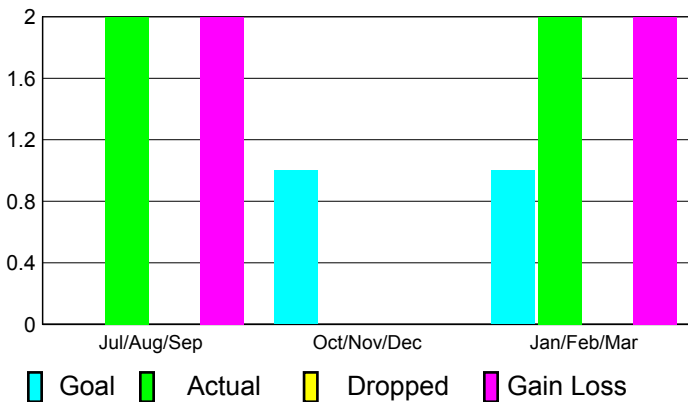

## CLUBS

**Club Results  
2010-2011**

**Clubs  
2009-2010**

Month	New Club Goal	Actual New Clubs	Actual Dropped Clubs	Gain/Loss of Clubs	Gain/Loss of Clubs
Jul/Aug/Sep	0	2	0	2	0
Oct/Nov/Dec	1	0	0	0	0
Jan/Feb/Mar	1	2	0	2	0
<b>Totals</b>	<b>2</b>	<b>4</b>	<b>0</b>	<b>4</b>	<b>0</b>

### Club Results 2010-2011

Goal, New, Dropped, Gain/Loss