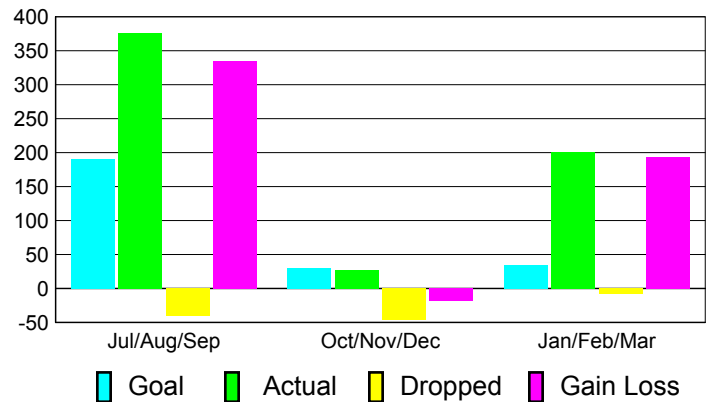

### YTD Status Quo Clubs 2010-2011

Status Quo Clubs Compared to Status Quo Members

## MEMBERSHIP

**Membership Results  
2010-2011**

**Membership  
2009-2010**

Month	Net Memb Goal	Actual New Memb	Actual Dropped Memb	Gain/Loss of Memb	Gain/Loss of Memb
Jul/Aug/Sep	190	376	-41	335	253
Oct/Nov/Dec	30	27	-46	-19	-23
Jan/Feb/Mar	35	201	-8	193	20
<b>Totals</b>	<b>255</b>	<b>604</b>	<b>-95</b>	<b>509</b>	<b>250</b>

### Membership Results 2010-2011

Goal, New, Dropped, Gain/Loss

### Comparison of Membership Gain/Loss

Current Year Compared to the Previous Year