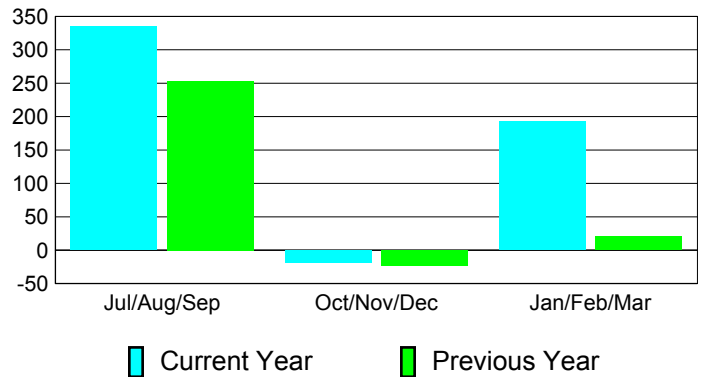

Gender Comparison 2010-2011

Jul/Aug/Sep

Oct/Nov/Dec

Jan/Feb/Mar

Male

Female